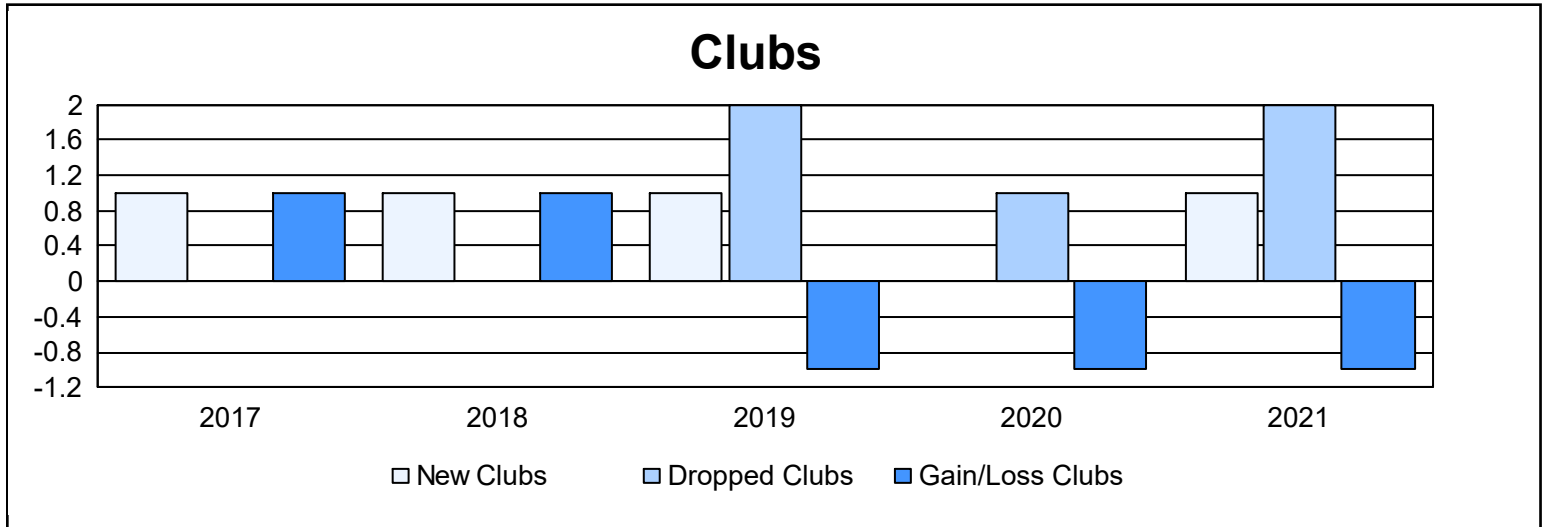

Year	New Clubs	Dropped Clubs	Gain/ Loss Clubs	New Members	Charter Members	Reinstate Members	Transfer Members	Total Member Added	Total Members Dropped	Gain/ Loss Members
2016-2017	1	0	1	59	24	1	3	87	86	1
2017-2018	1	0	1	43	24	4	1	72	91	-19
2018-2019	1	2	-1	34	8	1	21	64	95	-31
2019-2020	0	1	-1	30	0	7	2	39	78	-39
2020-2021	1	2	-1	23	20	1	4	48	97	-49
<b>Average</b>	<b>1</b>	<b>1</b>	<b>0</b>	<b>38</b>	<b>15</b>	<b>3</b>	<b>6</b>	<b>62</b>	<b>89</b>	<b>-27</b>

### Membership Composition June 2021 Cumulative