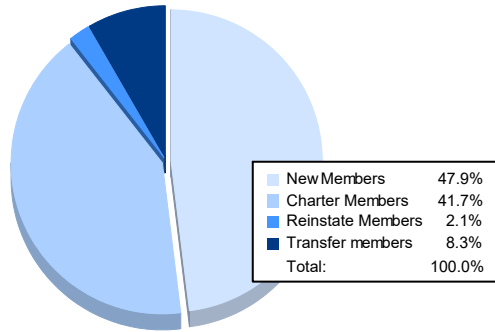

Year	New Clubs	Dropped Clubs	Gain/ Loss Clubs	New Members	Charter Members	Reinstate Members	Transfer Members	Total Member Added	Total Members Dropped	Gain/ Loss Members
2016-2017	1	0	1	59	24	1	3	87	86	1
2017-2018	1	0	1	43	24	4	1	72	91	-19
2018-2019	1	2	-1	34	8	1	21	64	95	-31
2019-2020	0	1	-1	30	0	7	2	39	78	-39
2020-2021	1	2	-1	23	20	1	4	48	97	-49
<b>Average</b>	<b>1</b>	<b>1</b>	<b>0</b>	<b>38</b>	<b>15</b>	<b>3</b>	<b>6</b>	<b>62</b>	<b>89</b>	<b>-27</b>

### Membership Composition June 2021 Cumulative