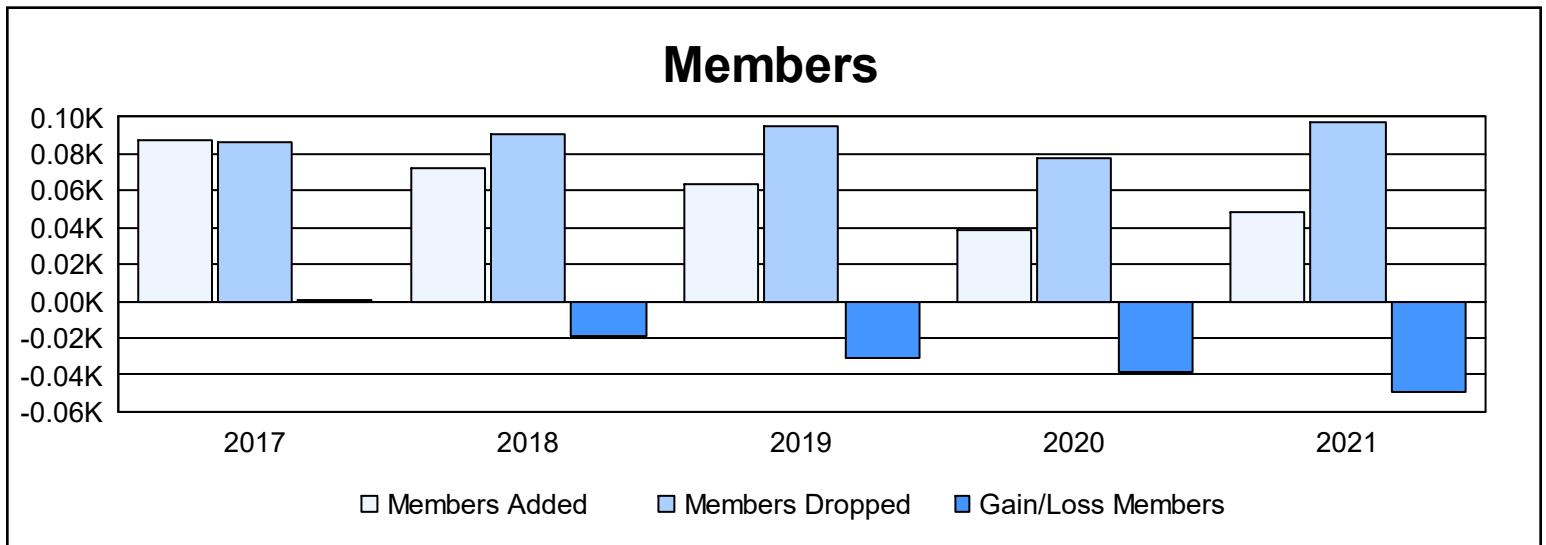

Year	New Clubs	Dropped Clubs	Gain/ Loss Clubs	New Members	Charter Members	Reinstate Members	Transfer Members	Total Member Added	Total Members Dropped	Gain/ Loss Members
2016-2017	1	0	1	59	24	1	3	87	86	1
2017-2018	1	0	1	43	24	4	1	72	91	-19
2018-2019	1	2	-1	34	8	1	21	64	95	-31
2019-2020	0	1	-1	30	0	7	2	39	78	-39
2020-2021	1	2	-1	23	20	1	4	48	97	-49
<b>Average</b>	<b>1</b>	<b>1</b>	<b>0</b>	<b>38</b>	<b>15</b>	<b>3</b>	<b>6</b>	<b>62</b>	<b>89</b>	<b>-27</b>

### Membership Composition June 2021 Cumulative